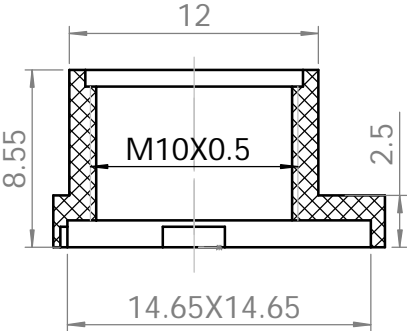

CMT801 Lens Mount Mechanical Dimension

A-A