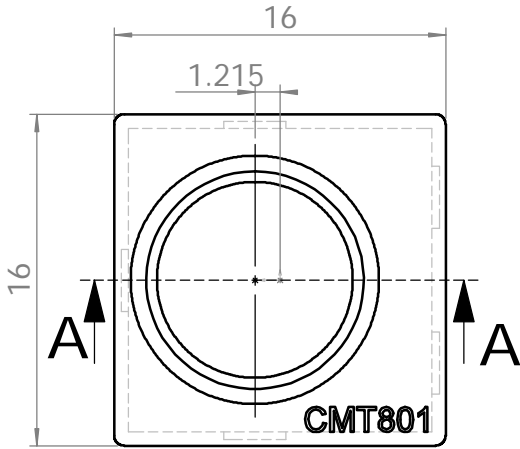

CMT801 Lens Mount Mechanical Dimension

A-A