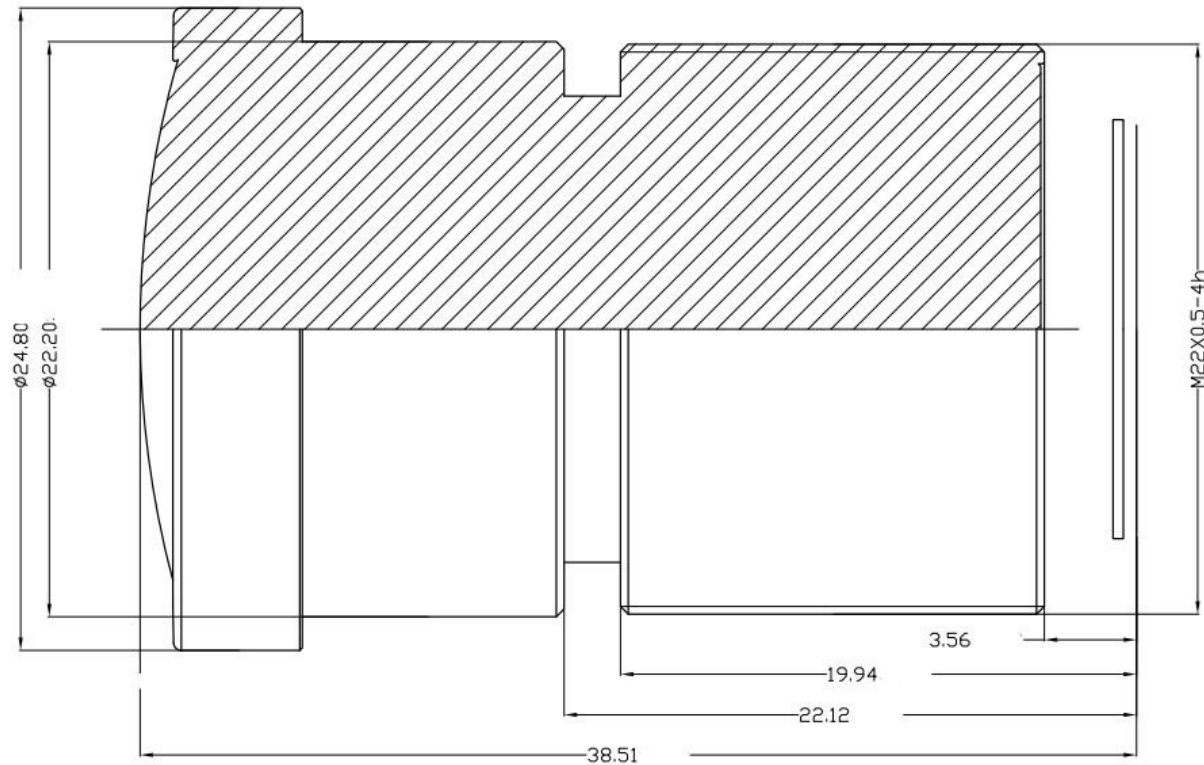

Note:

1. F/#:2.8
2. EFL:8.29
3. Barrel and cap Material:
  Black Anodized AL

for reference only