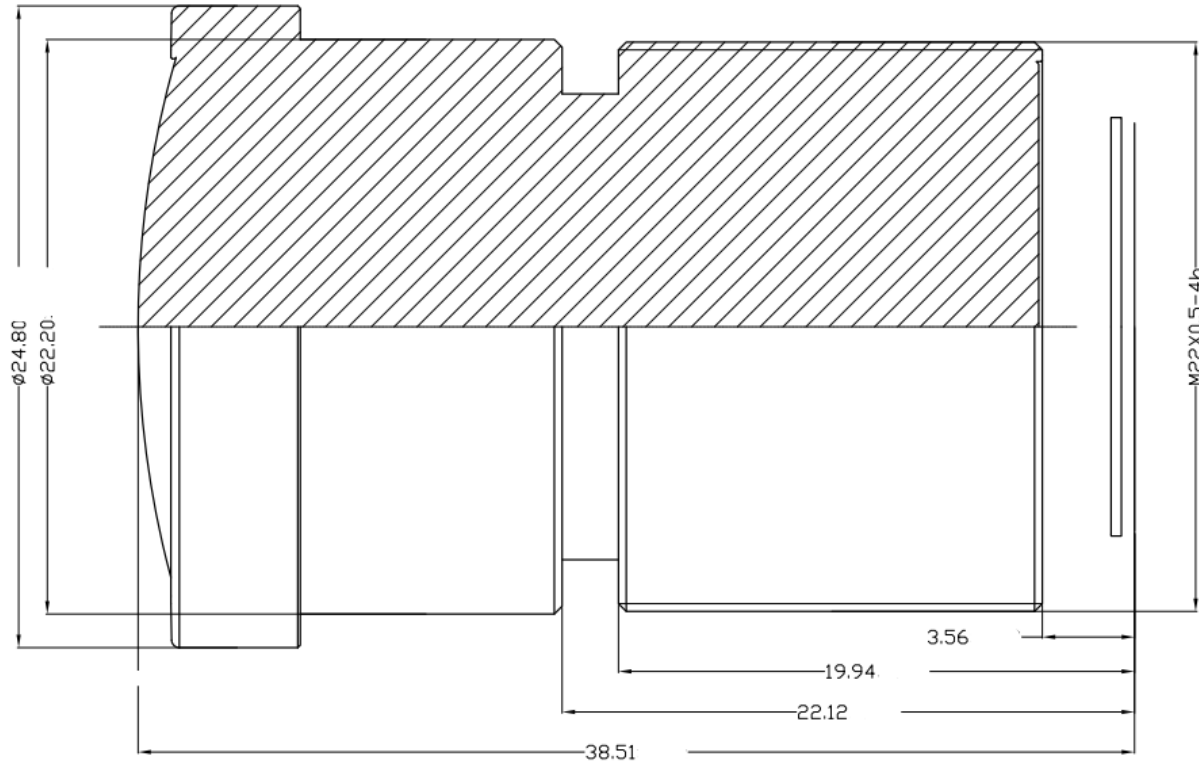

4k + 1NCH™ Large Format Lens

Description

The DSL405 is a large format, hybrid fisheye lens designed to give full-circular image on large 1" Format sensors with resolution up to 20MP.

Key Features

- 1NCH™ format
- High Resolution

Optical Specifications

Sunex PN DSL405	
Description	All-Glass 1NCH™ Standard Lens
Imager Format	1" Class
Nominal Imager Resolution	20MP
Focal Length	8.3mm
Relative Aperture (F/#)	2.8
Image Circle	16.0mm
Field of View	90° @16.0mm
Total Track Length	60mm
Distortion	-5.1° F-theta
Chief Ray Angle	13.2°
IR cut-off filter	Optional 650nm IR cut

Applications

- Security/Surveillance
- Video Conferencing
- Immersive Imaging

DSL405A-NIR-F2.8 and DSL405A-650-F2.8 Mechanical Dimensions [mm]:

Note:

1. F/#:2.8
2. EFL:8.29
3. Barrel and cap Material:
Black Anodized AL