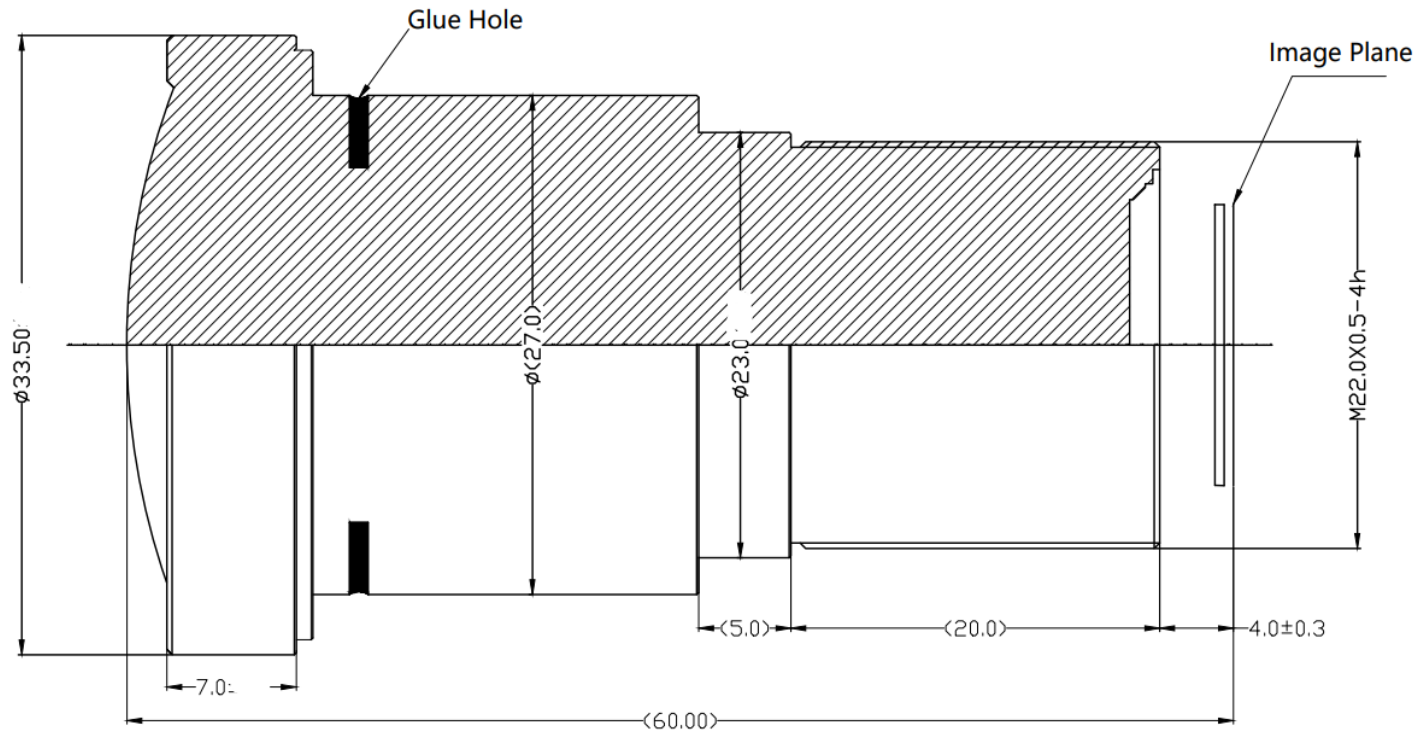

### Optical Specifications

Sunex PN DSL695	
Description	Hybrid 1NCH™ Wide Angle Lens
Imager Format	1" Class
Nominal Imager Resolution	20MP
Focal Length	7.65mm
Relative Aperture (F/#)	3.2
Image Circle	16.0mm
Field of View	114° @16.0mm
Total Track Length	60mm
Distortion	+4% f-theta
Chief Ray Angle	9.3°
IR cut-off filter	Optional IR Cut @ 650nm

### DSL695A-NIR-F3.2 and DSL695-650-F3.2 Mechanical Dimensions [mm]:

Note: DSL695A is intended for use with Sunex CMT318A

Notes:

- 1.EFL=7.65;
- 2.F/#=3.2;
- 3.Barrel material:Black anodized AL;  
Cap material:Black anodized AL;